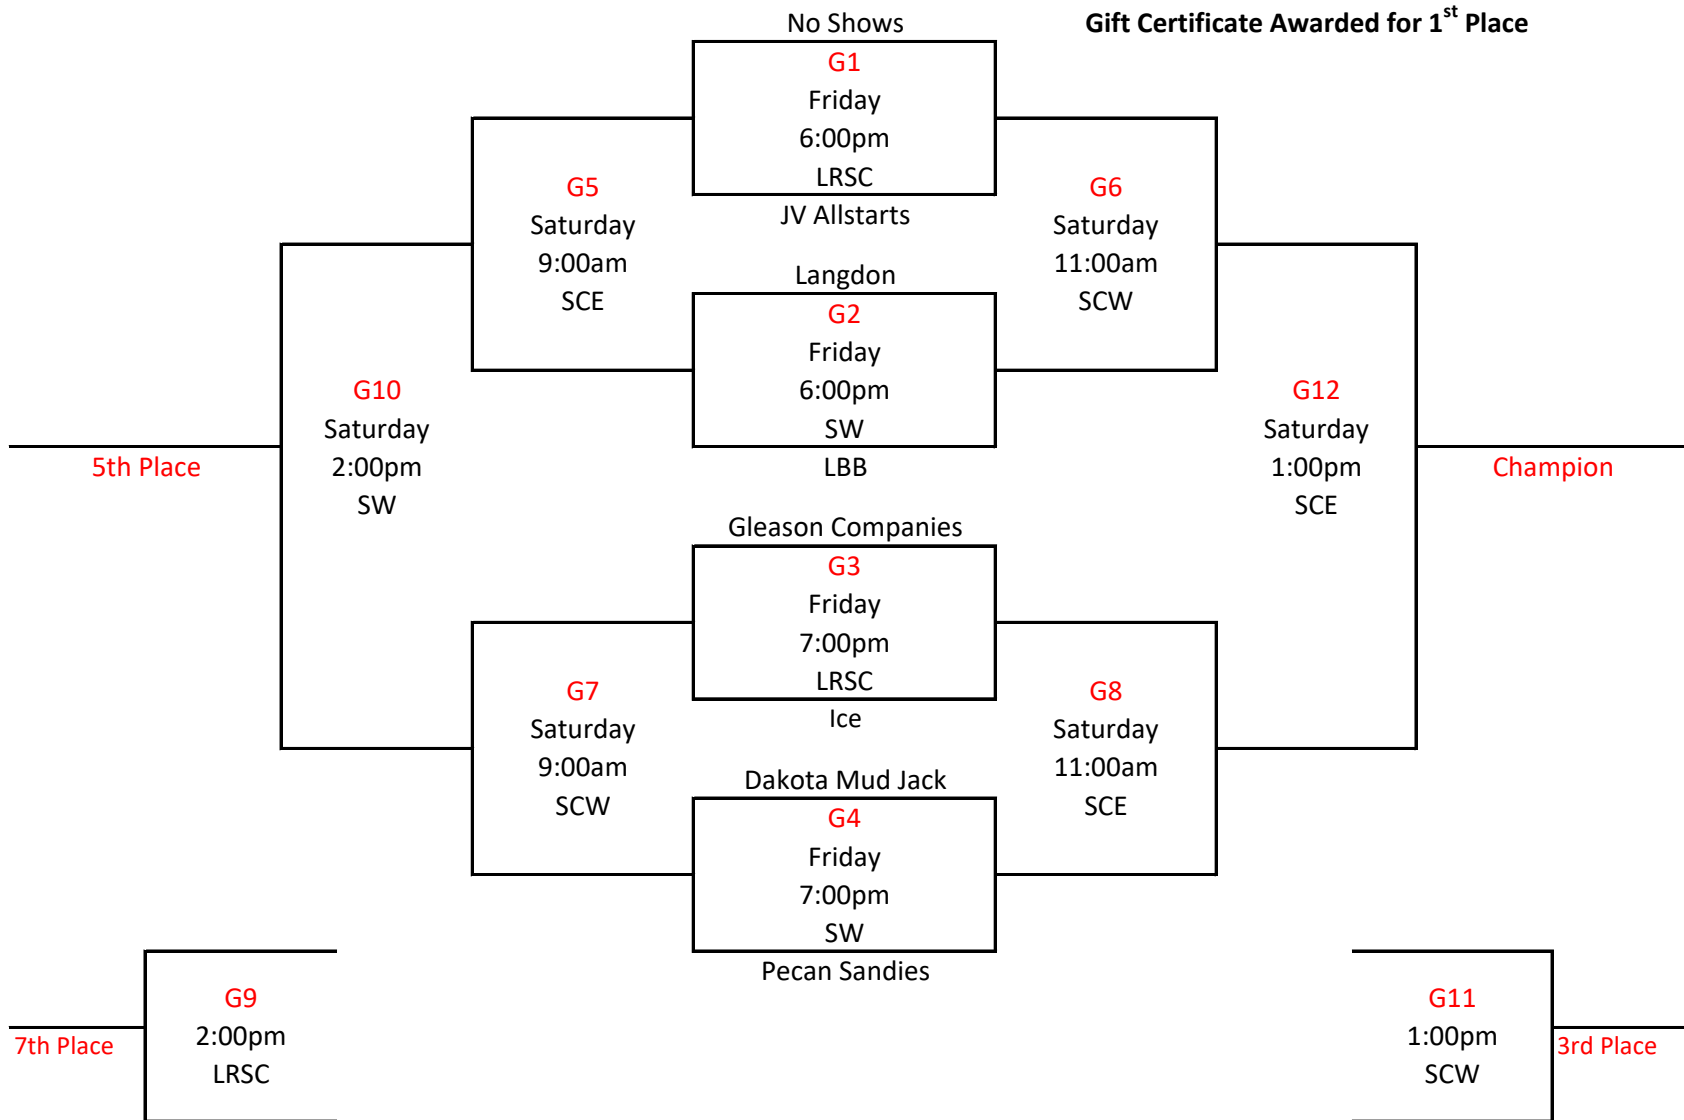

2024 Devils Lake Basketball Tournament

Men's AM Rec - A

Sports Center – East & West Courts (SCE/SCW) – 1601 College Dr N
 Lake Region State College (LRSC) – 1801 College Dr N
 Sweetwater Gym – (SW) – 1300 2nd Ave NE
 Central Middle School – (CMS) – 325 7th Street NE