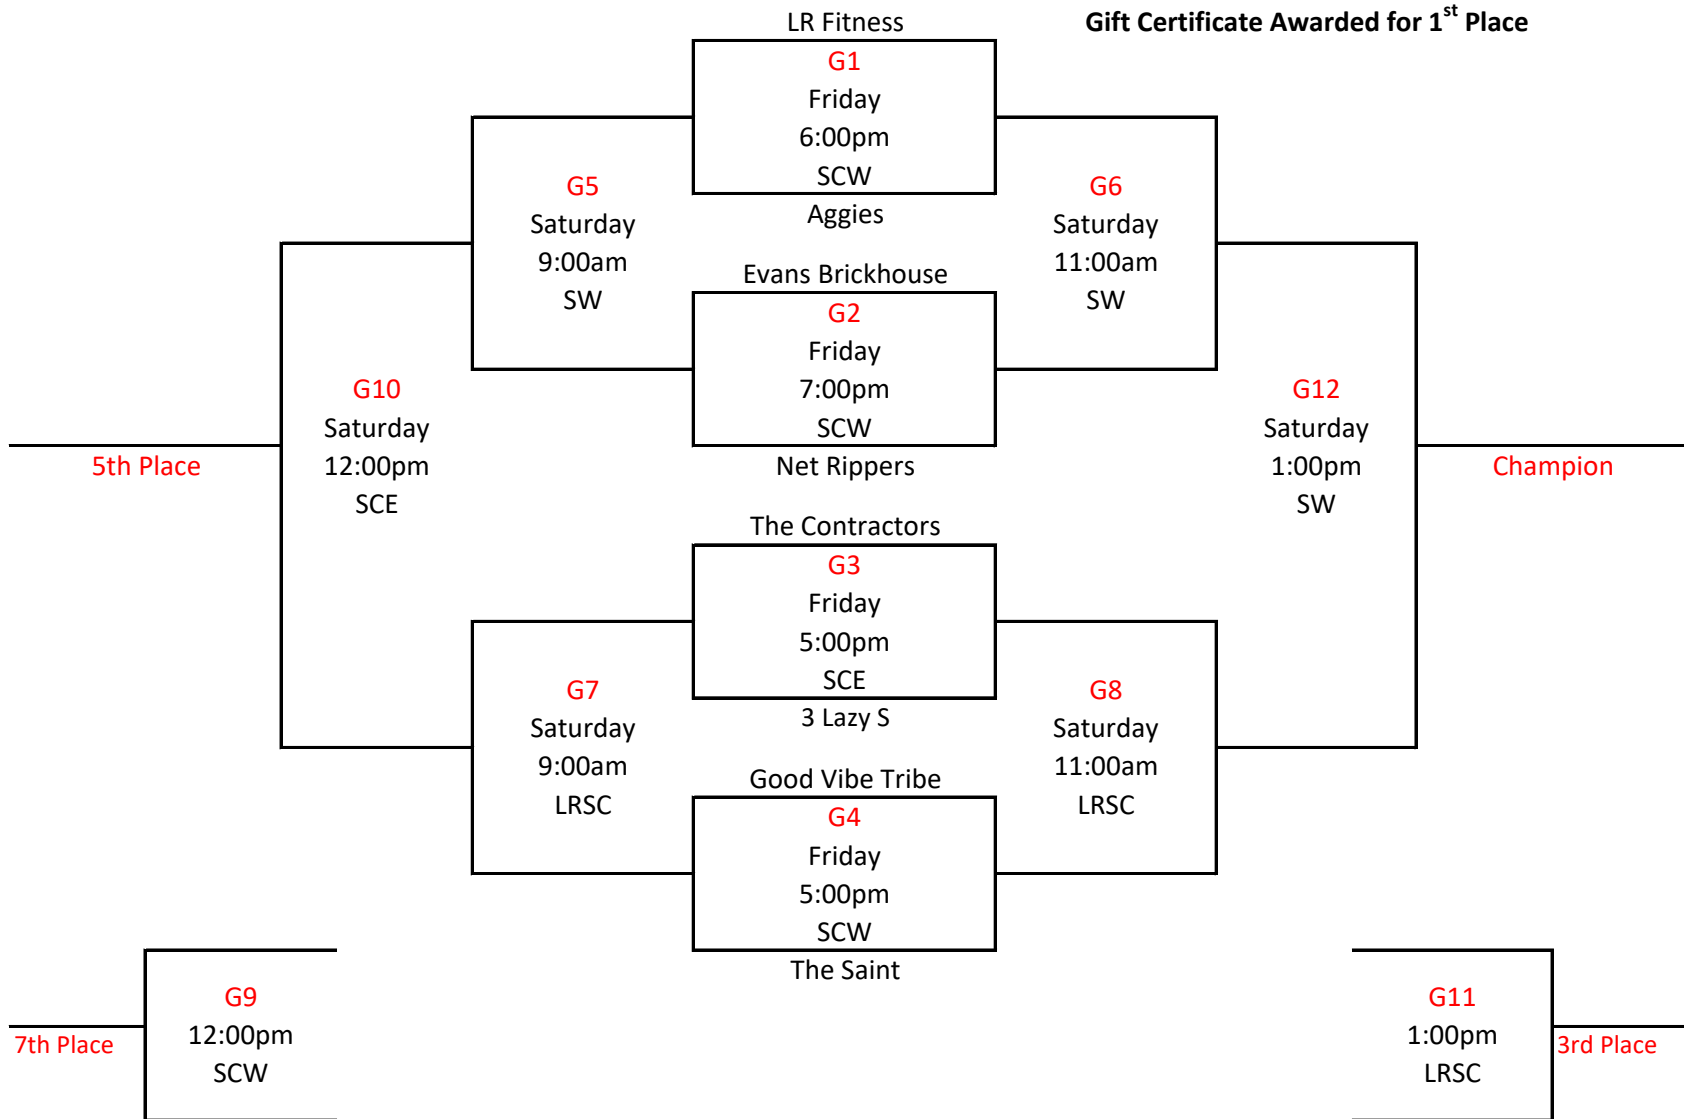

2024 Devils Lake Basketball Tournament

Men's AM Rec - B

Sports Center – East & West Courts (SCE/SCW) – 1601 College Dr N
 Lake Region State College (LRSC) – 1801 College Dr N
 Sweetwater Gym – (SW) – 1300 2nd Ave NE
 Central Middle School – (CMS) – 325 7th Street NE