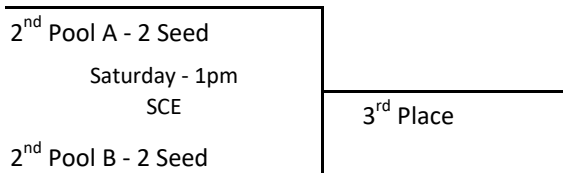

2025 DLYA Basketball Tournament

Women's Rec

Pool A		
W	L	Team
		1. Tuwinpi
		2. Trainwreck
		3. Spirit Lake

Pool B		
W	L	Team
		1. Johnson Farms
		2. Benchwarmers
		3. Bucketlist

Pool A Games	Scores	
Friday - 7pm - SCW	1. vs 2.	
Friday - 5pm - LRSC	1. vs 3.	
Saturday - 9am SCW	2. vs 3.	

Pool B Games	Scores	
Friday - 7pm - SCE	1. vs 2.	
Saturday - 9am - SW	1. vs 3.	
Saturday - 11am - LRSC	2. vs 3.	

Place Games

Pool Advancements:

- a. Win/Loss Record
- b. Head to Head
- c. Point differential up to 10; same opponent
- d. Coin Toss