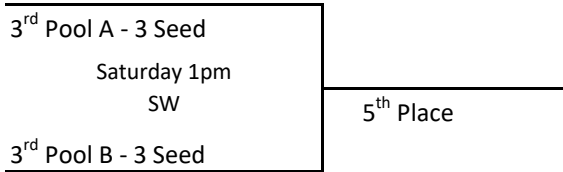

2025 DLYA Basketball Tournament

Women's Rec

Pool A		
W	L	Team
		1. Tuwinpi
		2. Trainwreck
		3. Spirit Lake

Pool B		
W	L	Team
		1. Johnson Farms
		2. Benchwarmers
		3. Bucketlist

Pool A Games	Scores	
Friday - 7pm - SCW	1. vs 2.	
Friday - 5pm - LRSC	1. vs 3.	
Saturday - 9am SCW	2. vs 3.	

Pool B Games	Scores	
Friday - 7pm - SCE	1. vs 2.	
Saturday - 9am - SW	1. vs 3.	
Saturday - 11am - LRSC	2. vs 3.	

Place Games

Pool Advancements:

- a. Win/Loss Record
- b. Head to Head
- c. Point differential up to 10; same opponent
- d. Coin Toss